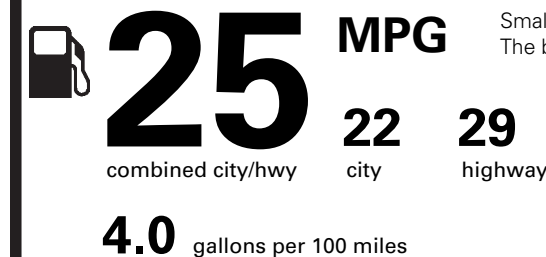

FUNCTIONAL

- 8" LCD CNTR STK TOUCHSCRN
- ELECTRIC PWR ASST STEERING
- INTELLIGENT ACCESS W/PUSH BUTTON START
- LANE-KEEPING SYSTEM
- LINCOLN CONNECT - 4G MODEM WITH WIFI CAPABILITY
- LINCOLN DRIVE MODES
- REMOTE KEYLESS ENTRY
- REMOTE START
- REVERSE PARKING AID
- STOP-START SYSTEM
- SYNC3® W/ VOICE ACT NAV
- UNIVERSAL GARAGE DOOR OPEN

SAFETY/SECURITY

- ADVANCETRAC WITH RSC
- AIRBAGS - SIDE IMPACT / CURTAINS
- AUTO HIGH BEAMS
- BLIND SPOT DETECTION W/CTA
- DRIVER/PASS KNEE AIR BAGS
- DUAL STAGE FRONT AIRBAGS
- PASSIVE ANTI-THEFT SECURILOCK SYSTEM
- PRE-COLLISION ASSIST W/AEB
- SOS POST CRASH SYSTEM

WARRANTY

- 4YR/50K MILE WARRANTY
- 4YR/50K PICKUPDELIVERY SVC
- 6YR/70K MI POWERTRAIN WARR

INCLUDED ON THIS VEHICLE

EQUIPMENT GROUP 101A

- CONVENIENCE PACKAGE
- VOICE-ACTIVATED NAVIGATION

(MSRP)

1,650.00

OPTIONAL EQUIPMENT/OTHER

- 225/60R18 100V A/S BSW TIRES
- REAR REMOVABLE PACKAGE TRAY
- 18" UB MACH ALUM WHL DK TARN ELEMENTS PACKAGE
- .HEATED STEERING WHEEL
- .HEATED REAR SEATS
- .HEATED/VENTILATED D/P SEATS
- .WINDSHIELD WIPER DE-ICER
- .RAIN SENSING WIPERS
- FRONT LICENSE PLATE BRACKET

175.00

1,100.00

NO CHARGE

PRICE INFORMATION

BASE PRICE	$35,945.00
TOTAL OPTIONS/OTHER	2,925.00
TOTAL VEHICLE & OPTIONS/OTHER DESTINATION & DELIVERY	38,870.00 995.00
TOTAL BEFORE DISCOUNTS	39,865.00
EQUIPMENT GROUP SAVINGS	- 250.00

EPA DOT Fuel Economy and Environment

Gasoline Vehicle

Fuel Economy

Small SUVs range from 18 to 120 MPG. The best vehicle rates 136 MPGe.

You spend **$500**

more in fuel costs over 5 years compared to the average new vehicle.

Annual fuel cost **$1,600**