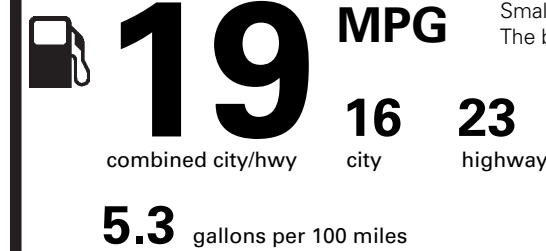

PRICE INFORMATION

BASE PRICE	\$49,055.00
TOTAL OPTIONS/OTHER	7,085.00
TOTAL VEHICLE & OPTIONS/OTHER	56,140.00
DESTINATION & DELIVERY	925.00

EPA DOT Fuel Economy and Environment

Gasoline Vehicle

Fuel Economy

Small SUVs range from 18 to 37 MPG. The best vehicle rates 136 MPGe.

You spend **\$2,750** more in fuel costs over 5 years compared to the average new vehicle.

Annual fuel cost **\$1,900**

Fuel Economy & Greenhouse Gas Rating (tailpipe only) Smog Rating (tailpipe only)